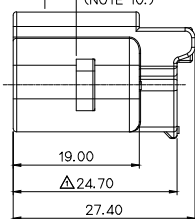

주 기

1. 가능상 유해한 BURR 및 WELDLINE들이 없을 것.
2. 적용 TERMINAL : Δ ST731368, 1369-3
   적용 WIRE SEAL : Δ MG685390/5391/5392/5393
   적용 DUMMY SEAL : MG685394
3. 상대 CONNECTOR : MG655641
4. 재품내 함유된 6대 유해물질 (납,수은,카드뮴,6가크롬, PBBs,PPDEs)은 EU ELV 지침 및 RoHS 법규에서 지정한 최대 허용 농도를 초과해서는 안된다.
5. Δ 5. $\varnothing$ 치수는 Q 구간 측정 할 것.

APPROVED

2018-12-07

ISSUE MARK

NO.	PART NO.	PART NAME	MATERIAL	FINISH
①	MG675650	N060 WP 2F HOUSING	PBT	BLACK
②	MG675651	N060 WP 2F SIDE HOLDER	PBT	NATURAL
③	R602457	N060 WP 2F INNER SEAL	SILICONE	RED

MATERIAL	SEE TABLE	KET KOREA ELECTRIC TERMINAL CO., LTD.
FINISH	SEE TABLE	
WIRE RANGE		CLASS 060
INSULATION		TYPE WP
SCALE	2/1	PART NO. MG645638
PART NAME	N060 WP 2F ASSY