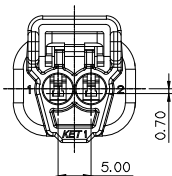

주 기

1. 가능상 유해한 BURR 및 WELDLINE들이 없을 것.
2. 적용 TERMINAL : Δ ST731368, 1369-3
   적용 WIRE SEAL : Δ MG685390/5391/5392/5393
   적용 DUMMY SEAL : MG685394
3. 상대 CONNECTOR : MG655641
4. 재품내 함유된 6대 유해물질 (납,수은,카드뮴,6가크롬, PBBs,PPDEs)은 EU ELV 지침 및 RoHS 법규에서 지정한 최대 허용 농도를 초과해서는 안된다.
5. Δ 5. $\varnothing$ 치수는 Q 구간 측정 할 것.

APPROVED

2018-12-07

ISSUE MARK

NO.	PART NO.	PART NAME	MATERIAL	FINISH
①	MG675650	N060 WP 2F HOUSING	PBT	BLACK
②	MG675651	N060 WP 2F SIDE HOLDER	PBT	NATURAL
③	R602457	N060 WP 2F INNER SEAL	SILICONE	RED

MATERIAL	SEE TABLE	KET KOREA ELECTRIC TERMINAL CO., LTD.
FINISH	SEE TABLE	
WIRE RANGE		CLASS 060
INSULATION		TYPE WP
SCALE	2/1	PART NO. MG645638
PART NAME	N060 WP 2F ASSY