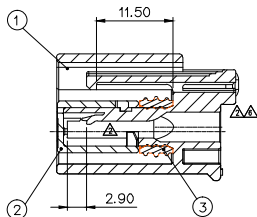

ISO VIEW

SECTION A-A

Q (4.75) Δ

(NOTE 10.)