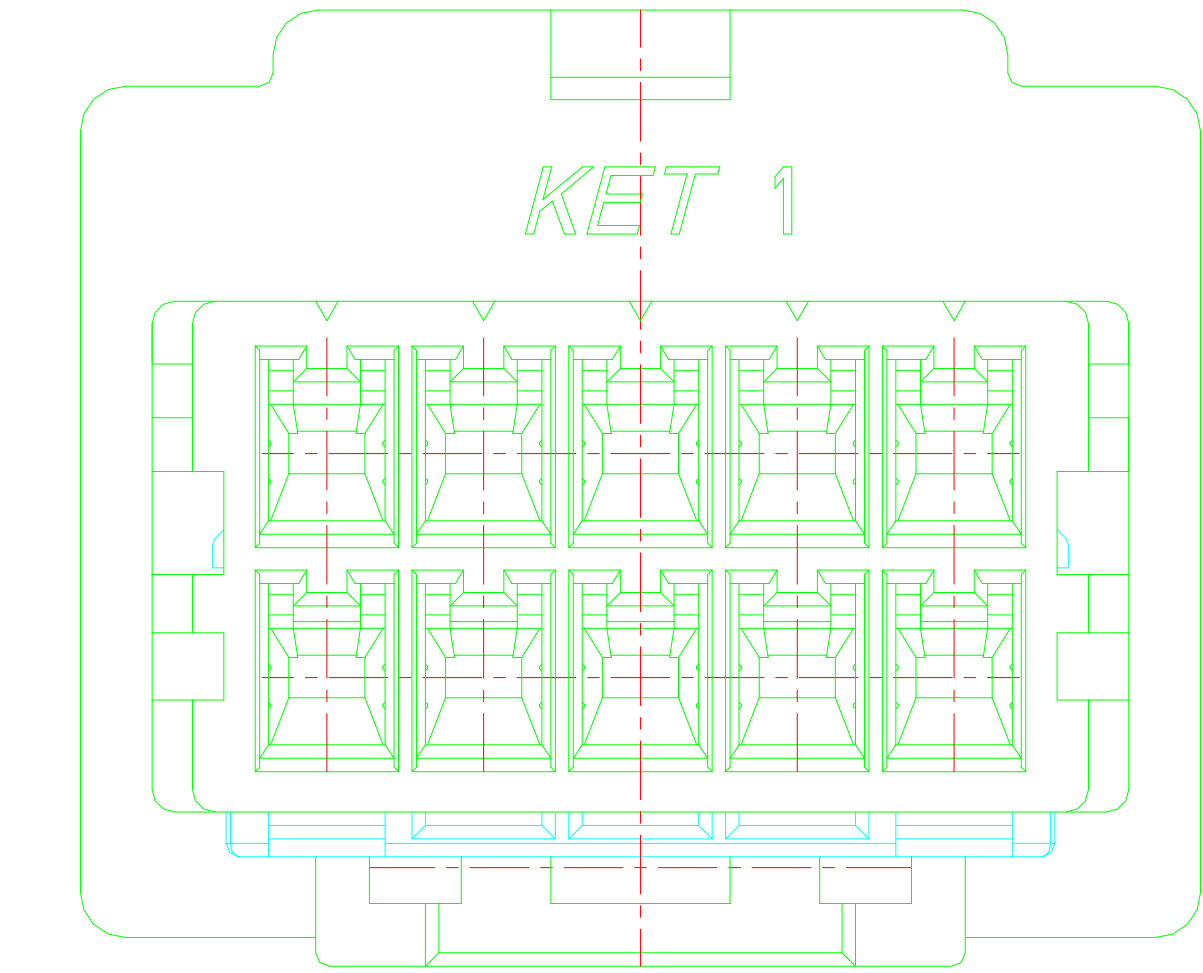

ISO VIEW

GENERAL TOLERANCE (HOUSING)							USED ON
10MAX	50MAX	100MAX	250MAX	250VR	ANGLE	ECCENT	
±0.2	±0.3	±0.55	±0.95	±1.4	±30'	0.1	

NO.	PART NAME	PART NO.	MATERIAL	COLOR	QTY.
1	060 10M HOUSING	MG675173	PBT	NATURAL	1
2	060 10M SPACER	MG675174-41	PBT	LIGHT GRAY	1

주 기

- 적용 TERMINAL : ST741270-3, 1271-3, 1272-3
- 적용 CONNECTOR : MG655175
- 적용 CLIP : MG631267, 631268, 631471, 631929, 632019, 632970
- 제품내 함유된 6대 유해물질 (납,수은,카드뮴,6가크롬, PBBs, PBDEs)은 EU ELV 지침 및 RoHS 법규에서 지정한 최대 허용 농도를 초과해서는 안된다.

ISSUE MARK

LTR		REVISION RECORD		DR.	CHK.	APP.	DATE	MATERIAL	SEE TABLE	KOREA ELECTRIC TERMINAL CO., LTD.
DR.		CHK.		TOLERANCE EXCEPT AS NOTED		SCALE	2/1	FINISH	SEE TABLE	
CHK.		APP.		WIRE RANGE		INSULATION		CLASS		060
				PART NAME		060 10M ASS'Y		TYPE		
				PART NO.		MG645172				