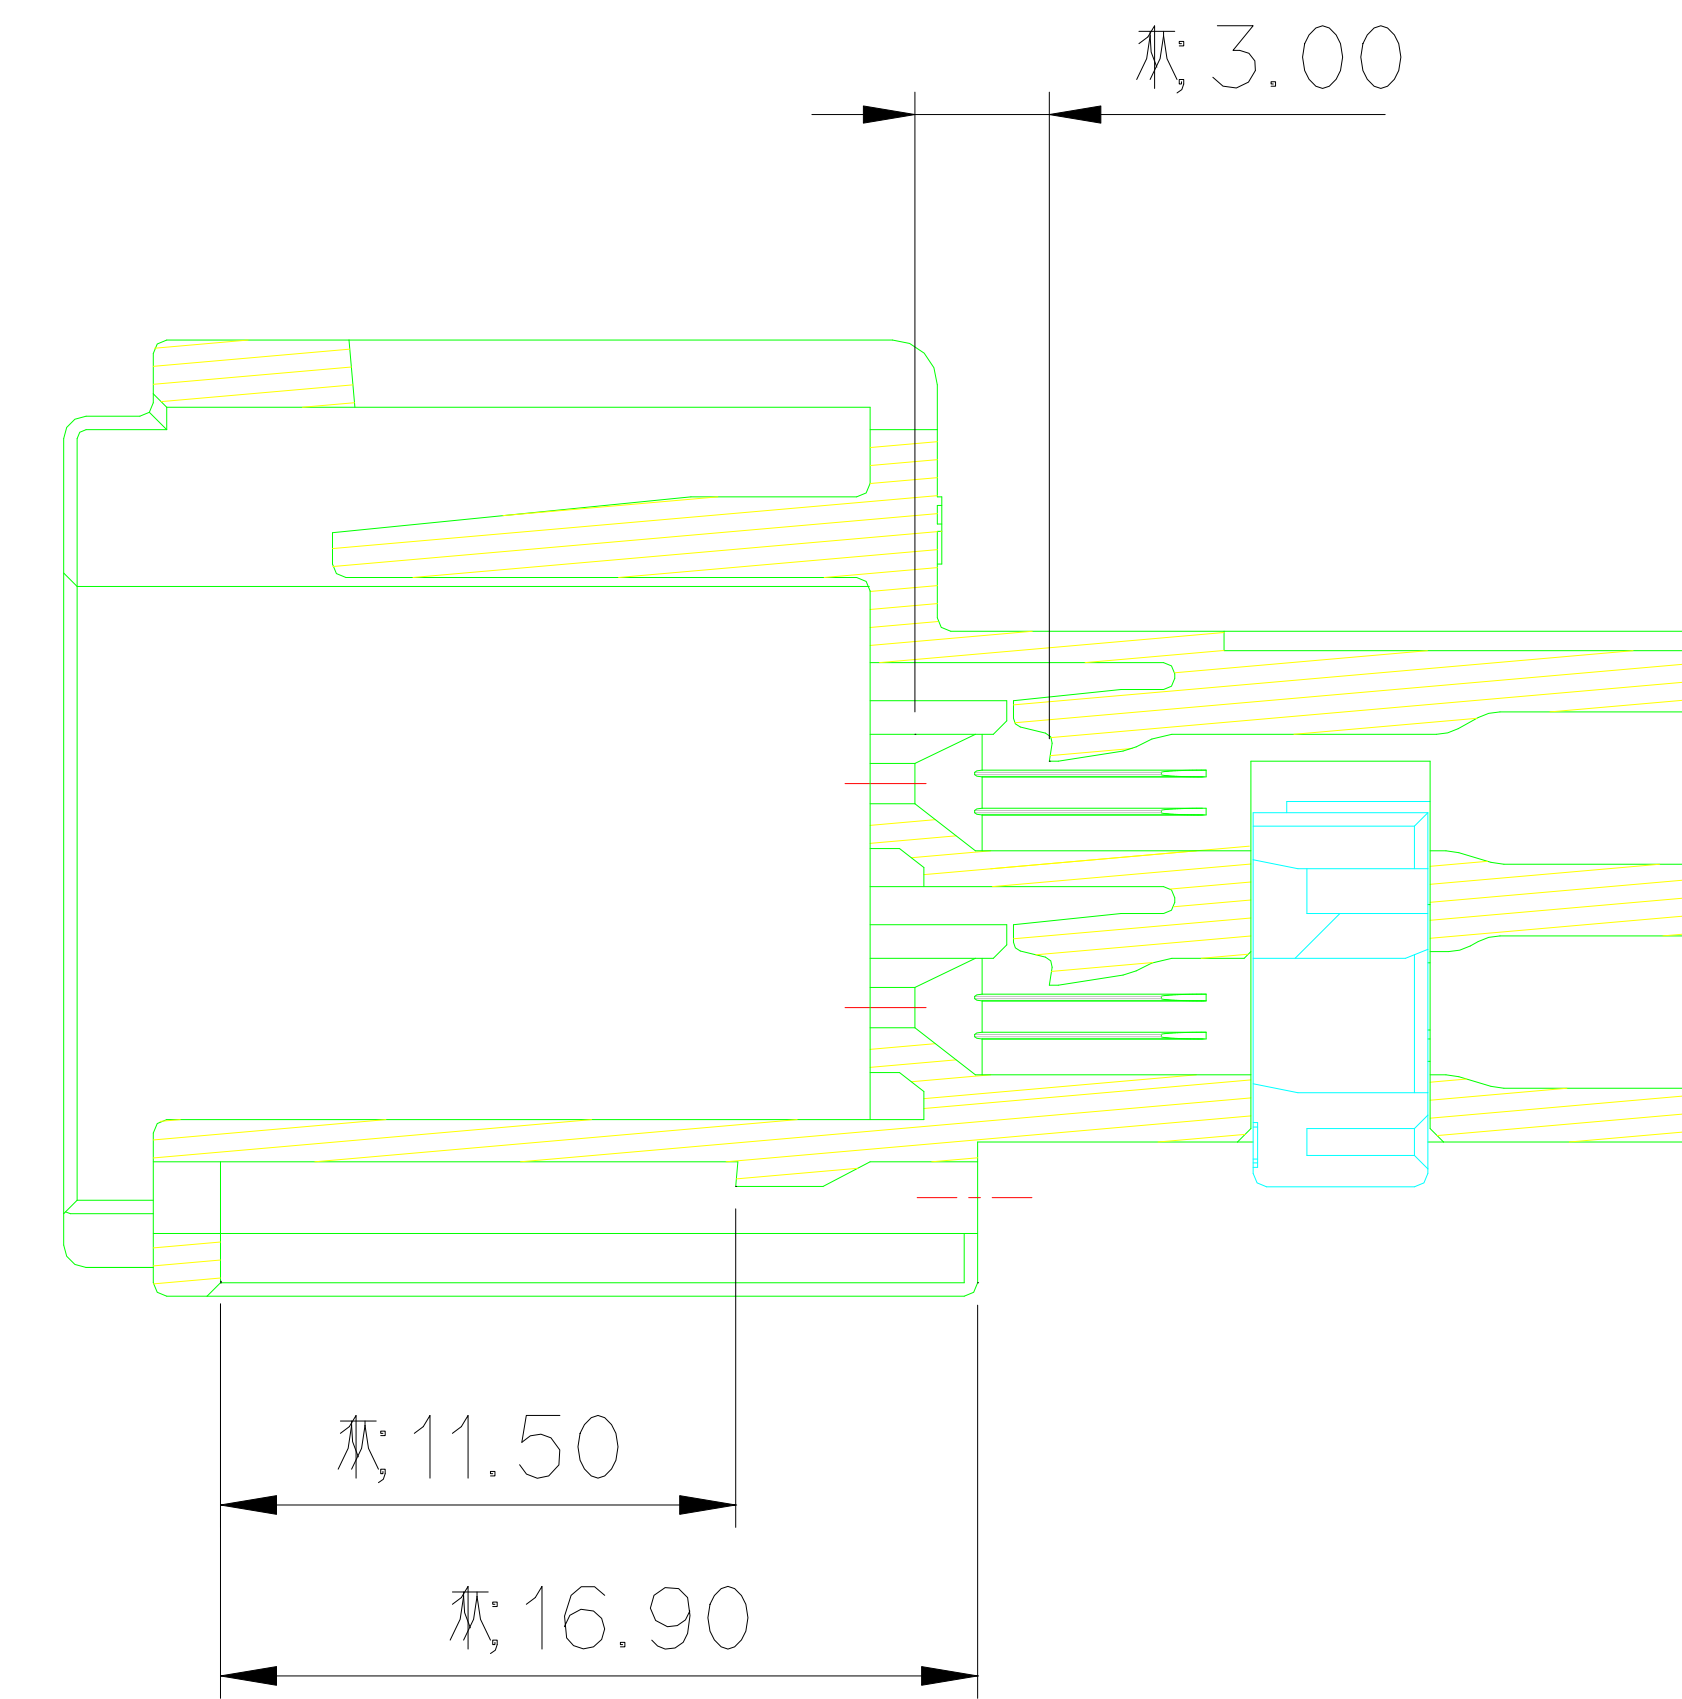

ISO VIEW

GENERAL TOLERANCE (HOUSING)							USED ON
10MAX	50MAX	100MAX	250MAX	250VR	ANGLE	ECCENT	
±0.2	±0.3	±0.55	±0.95	±1.4	±30'	0.1	

NO.	PART NAME	PART NO.	MATERIAL	COLOR	QTY.
1	060 10M HOUSING	MG675173	PBT	NATURAL	1
2	060 10M SPACER	MG675174-41	PBT	LIGHT GRAY	1

주 기

- 적용 TERMINAL : ST741270-3, 1271-3, 1272-3
- 적용 CONNECTOR : MG655175
- 적용 CLIP : MG631267, 631268, 631471, 631929, 632019, 632970
- 제품내 함유된 6대 유해물질 (납,수은,카드뮴,6가크롬, PBBs, PBDEs)은 EU ELV 지침 및 RoHS 법규에서 지정한 최대 허용 농도를 초과해서는 안된다.

ISSUE MARK

LTR		REVISION RECORD		DR.	CHK.	APP.	DATE	MATERIAL	SEE TABLE	KOREA ELECTRIC TERMINAL CO., LTD.
DR.		CHK.		TOLERANCE EXCEPT AS NOTED		SCALE	2/1	FINISH	SEE TABLE	
CHK.		APP.		WIRE RANGE		INSULATION		CLASS		060
				PART NAME		060 10M ASS'Y		TYPE		
				PART NO.		MG645172				