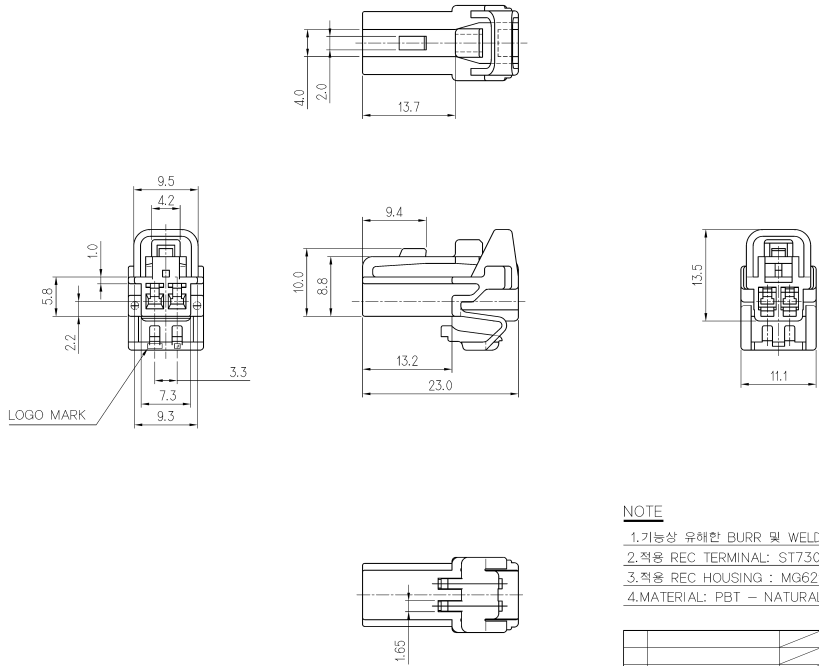

GENERAL TOLERANCE (HOUSING)					USED ON
10MAX	20MAX	45MAX	ANGLE	ECCENT	MG621388
±0.2	±0.25	±0.3	±30'	0.1	

NOTE

- 1.기능상 유해한 BURR 및 WELDLINE등이 없을것.
- 2.적용 REC TERMINAL: ST730703.704 (7116-1300,1301)
- 3.적용 REC HOUSING : MG621388(7122-7820).
- 4.MATERIAL: PBT - NATURAL COLOR

REVISION RECORD				DR	CHK	APP	DATE	MATERIAL	SEE NOTE	KOREA ELECTRIC TERMINAL CO., LTD.		
LTR	MAN '97.07.15.	CHK	7/15					FINISH	SEE NOTE		CLASS	62C(.060)
DR	MAN '97.07.15.	CHK	7/15					WIRE RANGE		TYPE	7123-7820	
CHK	S.I. 7/16	APP	7/21					INSULATION	SEE TABLE	PART NO	MG611273	
								SCALE	2/1	ISSUE MARK		
								PART NAME				C 2P PLUG HS'G (WHITE)