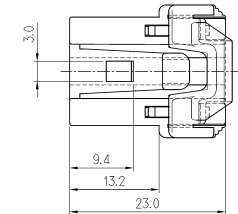

GENERAL TOLERANCE (HOUSING)					USED ON
10MAX	20MAX	45MAX	ANGLE	ECCENT	MG621387
±0.2	±0.25	±0.3	±30'	0.1	

NOTE

- 1.기능상 유해한 BURR 및 WELDLINE 등이 없을것.
- 2.적용 REC TERMINAL: ST730703,704 (7116-1300,1301)
- 3.적용 REC HOUSING.(YAZAKI) : MG621387(7122-7821)
- 4.MATERIAL: PBT - NATURAL COLOR

ISSUE MARK

						MATERIAL	SEE NOTE	KOREA ELECTRIC TERMINAL CO., LTD.
						FINISH	SEE NOTE	
						WIRE RANGE	CLASS 62C(.060)	
						INSULATION	TYPE 7123-7821	
LTR	REVISION RECORD	DR	CHK	APP.	DATE	TERMINAL REFERENCE SEE TABLE	SCALE 2/1	PART NO. MG611272
DR	MAN '98.04.04.	CHK	S.I.	APP.	4/6	PART NAME	C 2P PLUG HS'G (BLACK)	
CHK	S.I.	APP.	S.I.	APP.	4/6			