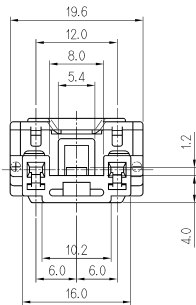

GENERAL TOLERANCE (HOUSING)					USED ON
10MAX	20MAX	45MAX	ANGLE	ECCENT	MG621387
±0.2	±0.25	±0.3	±30'	0.1	

NOTE

- 1.기능상 유해한 BURR 및 WELDLINE 등이 없을것.
- 2.적용 REC TERMINAL: ST730703,704 (7116-1300,1301)
- 3.적용 REC HOUSING.(YAZAKI) : MG621387(7122-7821)
- 4.MATERIAL: PBT - NATURAL COLOR

ISSUE MARK

						MATERIAL	SEE NOTE	KOREA ELECTRIC TERMINAL CO., LTD.
						FINISH	SEE NOTE	
						WIRE RANGE	CLASS 62C(.060)	
						INSULATION	TYPE 7123-7821	
LTR	REVISION RECORD	DR	CHK	APP.	DATE	TERMINAL REFERENCE SEE TABLE	SCALE 2/1	PART NO. MG611272
DR	MAN '98.04.04.	CHK	S.I.	APP.	4/6	PART NAME	C 2P PLUG HS'G (BLACK)	
CHK	S.I.	APP.	S.I.	APP.	4/6			