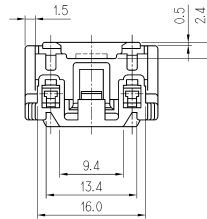

GENERAL TOLERANCE (HOUSING)					USED ON
10MAX	20MAX	45MAX	ANGLE	ECCENT	MG621387
±0.2	±0.25	±0.3	±30'	0.1	

NOTE

- 1.기능상 유해한 BURR 및 WELDLINE 등이 없을것.
- 2.적용 REC TERMINAL: ST730703,704 (7116-1300,1301)
- 3.적용 REC HOUSING.(YAZAKI) : MG621387(7122-7821)
- 4.MATERIAL: PBT - NATURAL COLOR

ISSUE MARK

						MATERIAL	SEE NOTE	KOREA ELECTRIC TERMINAL CO., LTD.
						FINISH	SEE NOTE	
						WIRE RANGE	CLASS 62C(.060)	
						INSULATION	TYPE 7123-7821	
LTR	REVISION RECORD	DR	CHK	APP.	DATE	TERMINAL REFERENCE SEE TABLE	SCALE 2/1	PART NO. MG611272
DR	MAN '98.04.04.	CHK	S.I.	APP.	4/6	PART NAME	C 2P PLUG HS'G (BLACK)	
CHK	S.I.	APP.	S.I.	APP.	4/6			