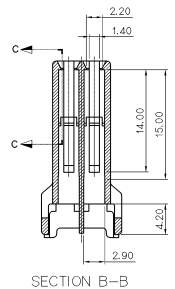

SECTION A-A

SECTION B-B

주 기

- 1.적용 TERMINAL: ST730497-3, ST730497-G
ST730498-3, ST730498-G
- 2.적용 HOUSING: MO620393 (7122-8326)
- 3.HINGE 부품 : WELDLINE 부품 및

ISSUE MARK

		MATERIAL		PBT		KET ENGINEERING		KOREA ELECTRIC TERMINAL CO., LTD.	
		FINISH		NATURAL					
▲	ANWER 05080281 08 (7X)	Y/N	05.01.11	WIRE RANGE	CLASS				
▲	ANWER 09000321 09 (7X)	Y/N	09.01.08	INSULATION	TYPE	7123-8626			
▲	LOOK FOR THE QUALITY	OR	08.10.30	REVISION RECORD	DATE	SCALE	3/1		
DR	91.02.20	CHK		SEE TABLE	SCALE	3/1			
CHK		APP		PART NAME	SDL 2F HOUSING				