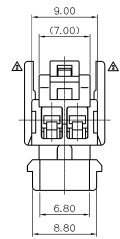

SECTION A-A

SECTION B-B

주 기

- 1.적용 TERMINAL: ST730497-3, ST730497-G
ST730498-3, ST730498-G
- 2.적용 HOUSING: MO620393 (7122-8326)
- 3.HINGE 부품 : WELDLINE 부품 및

ISSUE MARK

		MATERIAL		PBT		KET ENGINEERING		KOREA ELECTRIC TERMINAL CO., LTD.	
		FINISH		NATURAL					
▲	ANWER 05080281 08 (7X)	Y/N	05.01.11	WIRE RANGE	CLASS				
▲	ANWER 09000321 09 (7X)	Y/N	09.01.08	INSULATION	TYPE	7123-8626			
▲	LOOK FOR THE QUALITY	OR	08.10.30	REVISION RECORD	DATE	SCALE	3/1		
DR	91.02.20	CHK		SEE TABLE	SCALE	3/1			
CHK		APP		PART NAME	SDL 2F HOUSING				